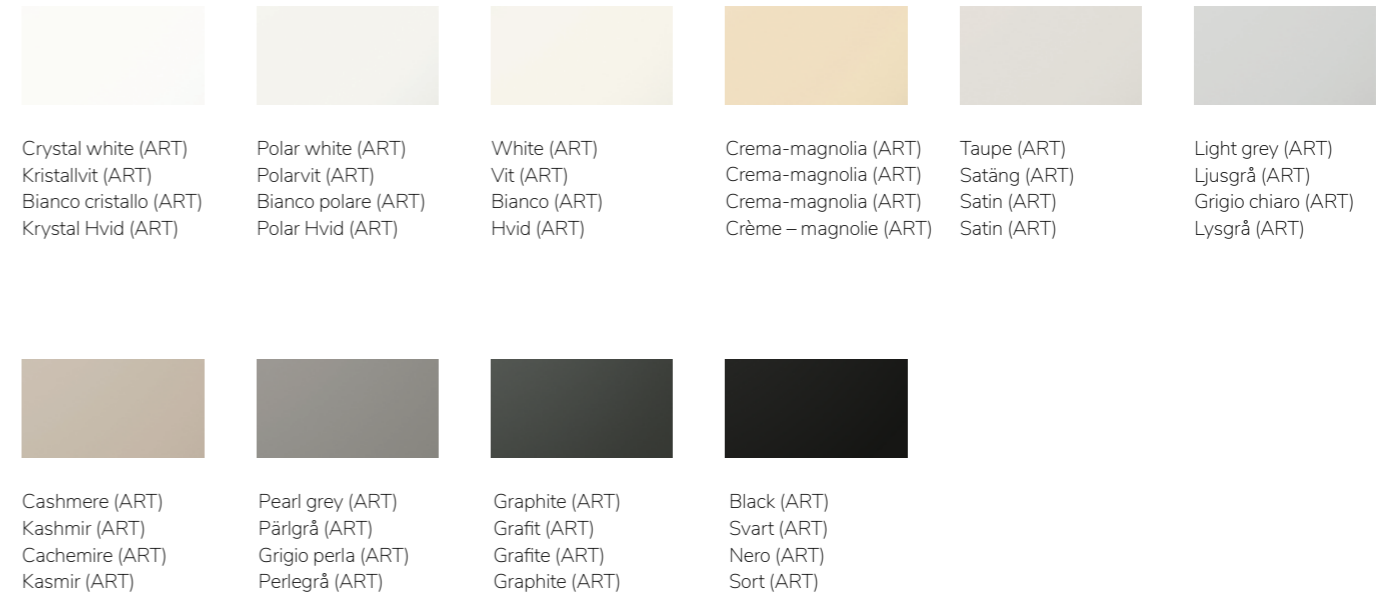

Attraktiva fronter Ett stort utbud av fronter av hög kvalitet är grunden för individuella köksdesigner: Oavsett om det är enfärgade plastfronter eller reproduktion, laminerade fronter, målat äkta trä, träfaner med spårstruktur, keramik, stenfaner eller glasfronter med säkerhetsglas, matt eller höggglans eller fantastiska färgalternativ.

Attraeante varietà di ante La grande varietà di ante di alta qualità sono è alla base per la progettazione di cucine personalizzate: in foglio o in laminato, a tinta unita o in essenza, in legno massello laccato, impiallacciati in legno con superficie scanalata, in ceramica, in pietra o in vetro temperato, laccate opache o lucide, e tante favolose possibilità di colorazione.

Attraktivt udvalg af fronter Forskelligartede fronter af høj kvalitet danner udgangspunkt for individuelle køkkendesign: hvad enten det er plastfronter i Uni eller reproduktion, laminatfronter, lakeret ægte træ, træfinér med rillet struktur, keramik, stenfiner eller glasfronter med sikkerhedsglas, mat eller højglans plus utrolige farvesammensætninger.

AV 1080 PG0 Coated in melamine resin / Fine structured | Revestimiento de melamina / Textura fina | Rivestimento in resina melaminica / struttura fine | Belægning med melaminharpiks / Fin struktur

AV 1070 PG1 Coated in melamine resin / Putty structure | Revestimiento de melamina / Textura enfoscado | Rivestimento in resina melaminica / Struttura spatolata | Belægning med melaminharpiks / Spatelstruktur